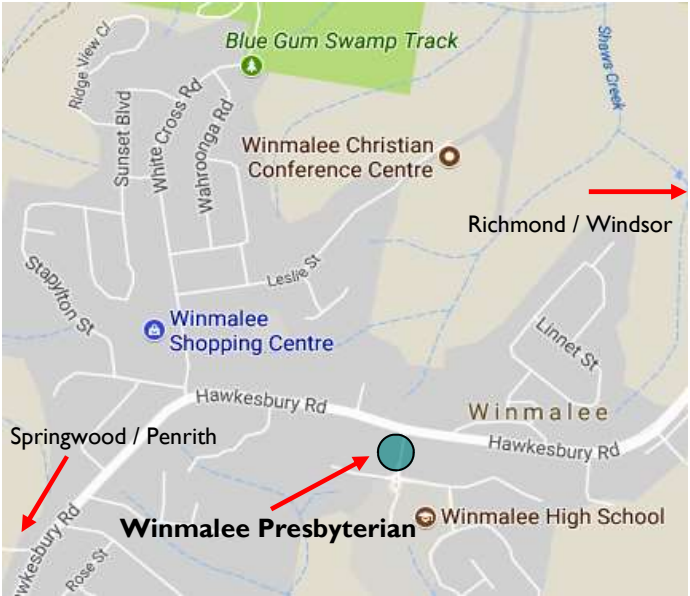

WHERE TO FIND US

481 Hawkesbury Rd, Winmalee
 (Cnr Hawkesbury Road & High School Drive)

Inaugural Leadership Conference

**Called to Shape the World
 Leading with Wisdom**

Join with us for a very special day of learning, questioning, resourcing, and upskilling for the call to leadership. Then become part of a leadership network of conversation and practical help.